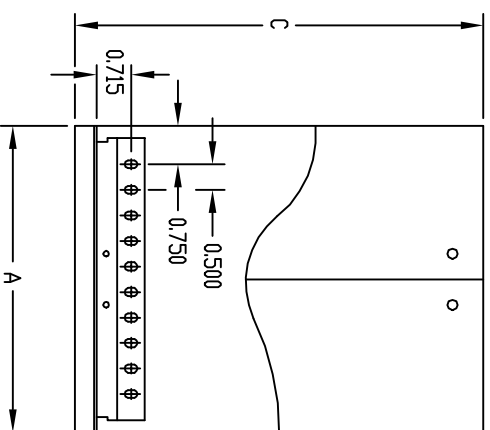

PART  
NAME

CHAMPION SERIES

PART  
No.

CS-11202 TD CS-11216

TOP VIEW

SIDE VIEW

FRONT VIEW

MATERIAL: 0050 THK. ALUMINUM  
 QTY. (4) #F-3581 RUBBER FEET  
 QTY. (8) #6 x 1/4 TRUSS HEAD  
 TAPPING SCREW.  
 FINISH: TWO COLOR COMBINATIONS  
 SAND TEXTURED OR BLACK  
 TEXTURED TOP & BOTTOM, BOTH  
 WITH SMOOTH WHITE FRONT &  
 REAR PANELS.

PART No.	HEIGHT A	WIDTH B	DEPTH C	CLEAR INSIDE HEIGHT D	CLEAR INSIDE WIDTH E	CLEAR INSIDE DEPTH F
CS-11202	4.000	6.000	6.000	3.875	5.375	5.141
CS-11204	4.000	9.000	8.000	3.875	8.375	7.141
CS-11206	4.000	12.000	8.000	3.875	11.375	7.141
CS-11208	6.000	9.000	8.000	5.875	8.375	7.141
CS-11210	6.000	12.000	8.000	5.875	11.375	7.141
CS-11212	6.000	12.000	10.000	5.875	11.375	9.141
CS-11214	8.000	9.000	8.000	7.875	8.375	7.141
CS-11216	8.000	12.000	10.000	7.875	11.375	9.141