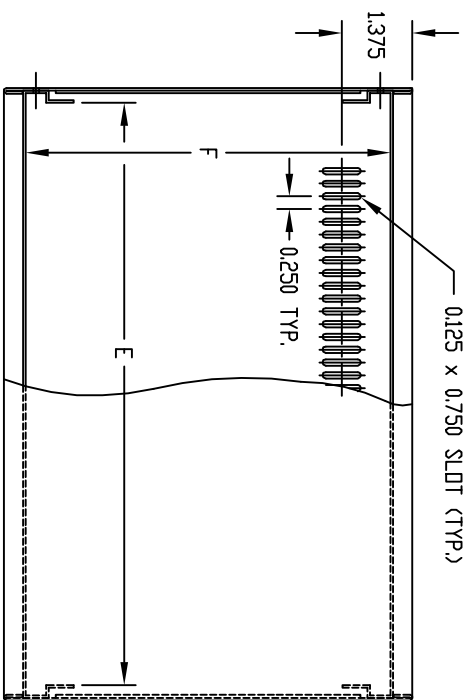

PART  
NAME

CHAMPION SERIES

PART  
No.

CS-11202 TD CS-11216

TOP VIEW

SIDE VIEW

FRONT VIEW

MATERIAL: 0050 THK. ALUMINUM  
 QTY. (4) #F-3581 RUBBER FEET  
 QTY. (8) #6 x 1/4 TRUSS HEAD  
 TAPPING SCREW.  
 FINISH: TWO COLOR COMBINATIONS  
 SAND TEXTURED OR BLACK  
 TEXTURED TOP & BOTTOM, BOTH  
 WITH SMOOTH WHITE FRONT &  
 REAR PANELS.

PART No.	HEIGHT A	WIDTH B	DEPTH C	CLEAR INSIDE HEIGHT D	CLEAR INSIDE WIDTH E	CLEAR INSIDE DEPTH F
CS-11202	4.000	6.000	6.000	3.875	5.375	5.141
CS-11204	4.000	9.000	8.000	3.875	8.375	7.141
CS-11206	4.000	12.000	8.000	3.875	11.375	7.141
CS-11208	6.000	9.000	8.000	5.875	8.375	7.141
CS-11210	6.000	12.000	8.000	5.875	11.375	7.141
CS-11212	6.000	12.000	10.000	5.875	11.375	9.141
CS-11214	8.000	9.000	8.000	7.875	8.375	7.141
CS-11216	8.000	12.000	10.000	7.875	11.375	9.141