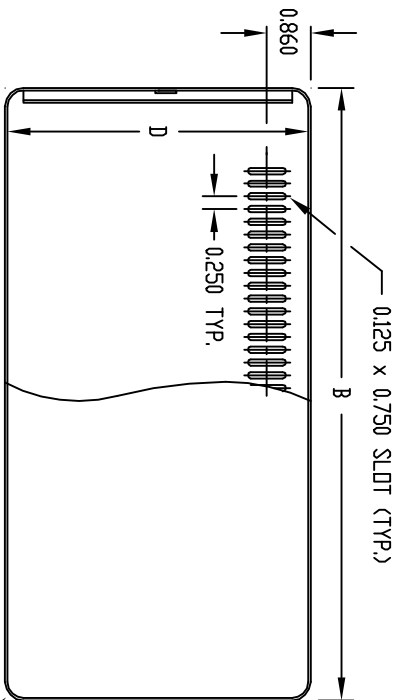

PART  
NAME

CHAMPION SERIES

PART  
No.

CS-11202 TD CS-11216

TOP VIEW

SIDE VIEW

FRONT VIEW

MATERIAL: 0050 THK. ALUMINUM  
 QTY. (4) #F-3581 RUBBER FEET  
 QTY. (8) #6 x 1/4 TRUSS HEAD  
 TAPPING SCREW.  
 FINISH: TWO COLOR COMBINATIONS  
 SAND TEXTURED OR BLACK  
 TEXTURED TOP & BOTTOM, BOTH  
 WITH SMOOTH WHITE FRONT &  
 REAR PANELS.

PART No.	HEIGHT A	WIDTH B	DEPTH C	CLEAR INSIDE HEIGHT D	CLEAR INSIDE WIDTH E	CLEAR INSIDE DEPTH F
CS-11202	4.000	6.000	6.000	3.875	5.375	5.141
CS-11204	4.000	9.000	8.000	3.875	8.375	7.141
CS-11206	4.000	12.000	8.000	3.875	11.375	7.141
CS-11208	6.000	9.000	8.000	5.875	8.375	7.141
CS-11210	6.000	12.000	8.000	5.875	11.375	7.141
CS-11212	6.000	12.000	10.000	5.875	11.375	9.141
CS-11214	8.000	9.000	8.000	7.875	8.375	7.141
CS-11216	8.000	12.000	10.000	7.875	11.375	9.141